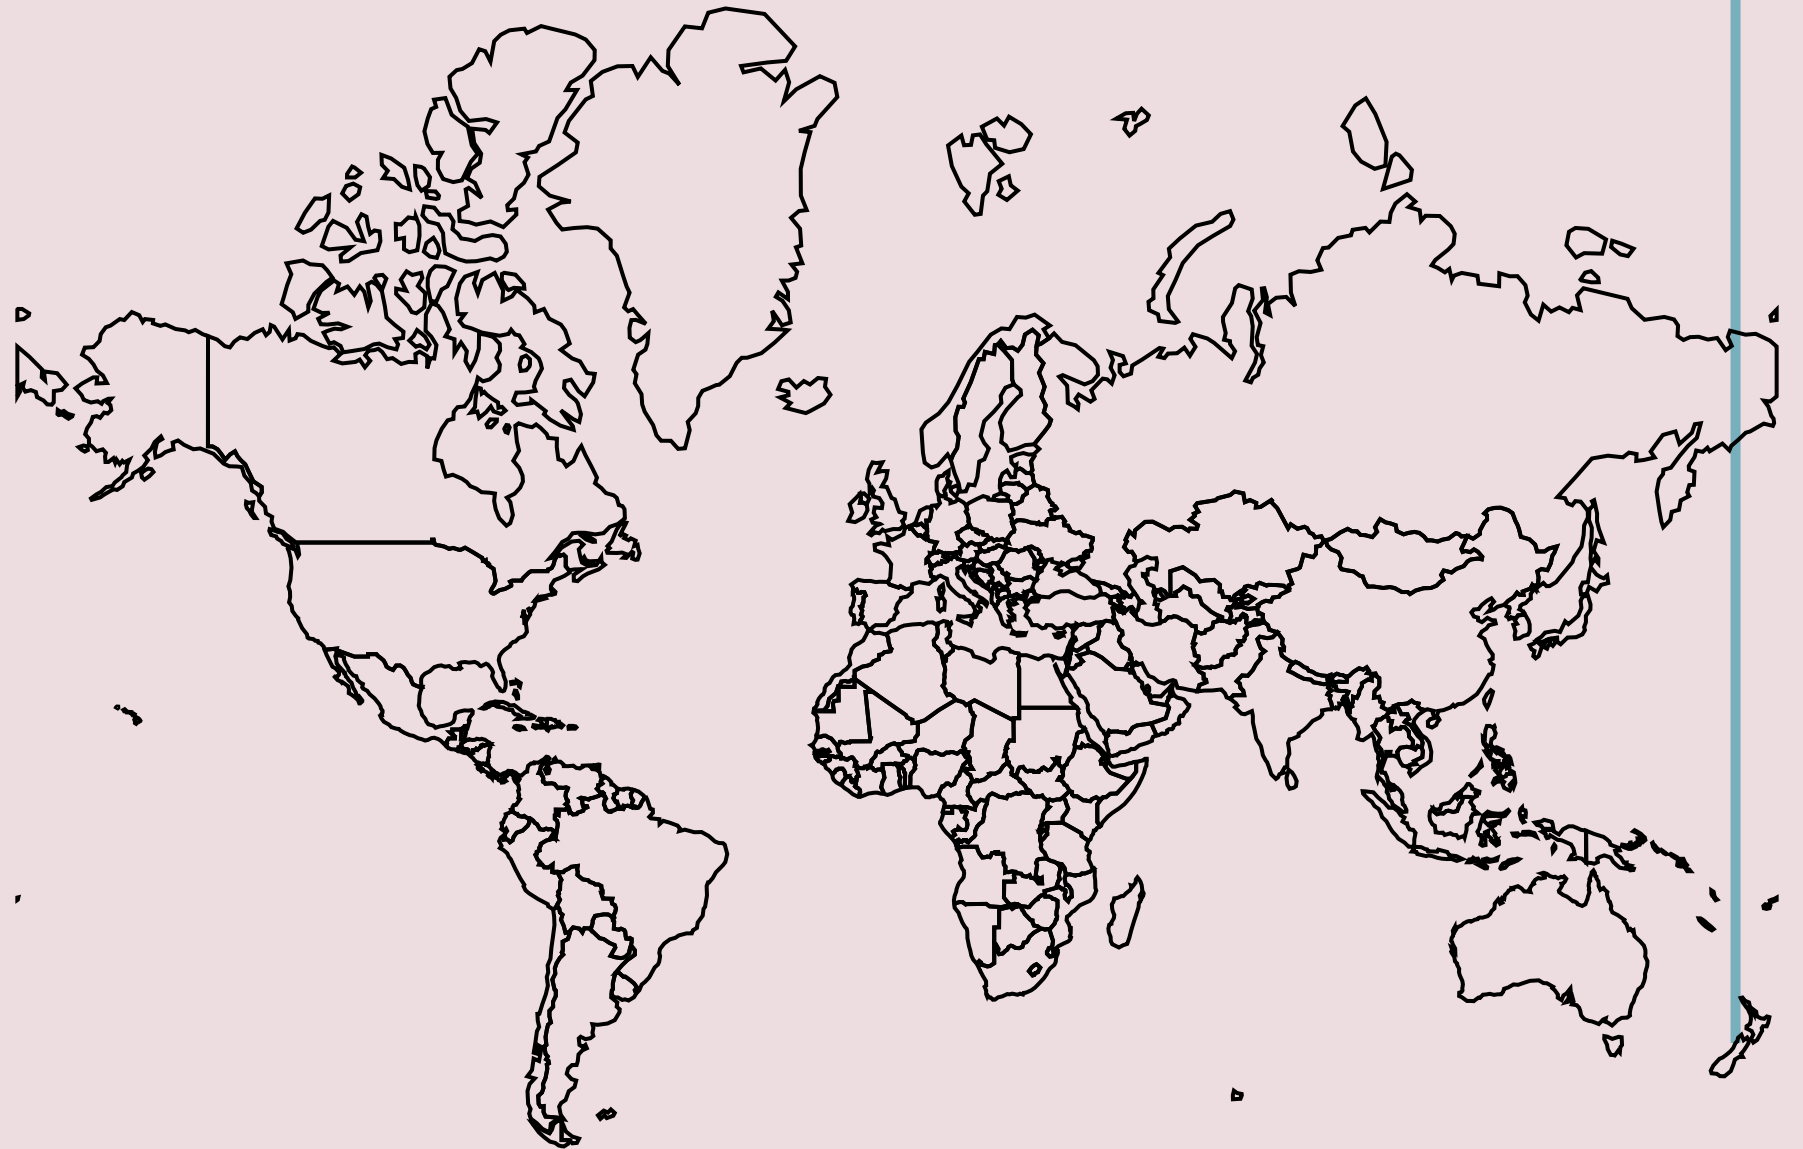

Buller Gorge Marathon 2025

Click on website and map at bottom. For all events visit gbud.in/w7f

Months

J

F

M

A

M

J

J

A

S

O

N

D

Sports

Buller Gorge Marathon

Marathon

Westport, New Zealand

Sat, 8 Feb

[https://bgm.nz/...](https://bgm.nz/)

Open Street Map

Google Map

Feb

Su	M	T	W	T	F	Sa
						1
2	3	4	5	6	7	8
9	10	11	12	13	14	15
16	17	18	19	20	21	22
23	24	25	26	27	28	

<https://gbud.in/w7f>